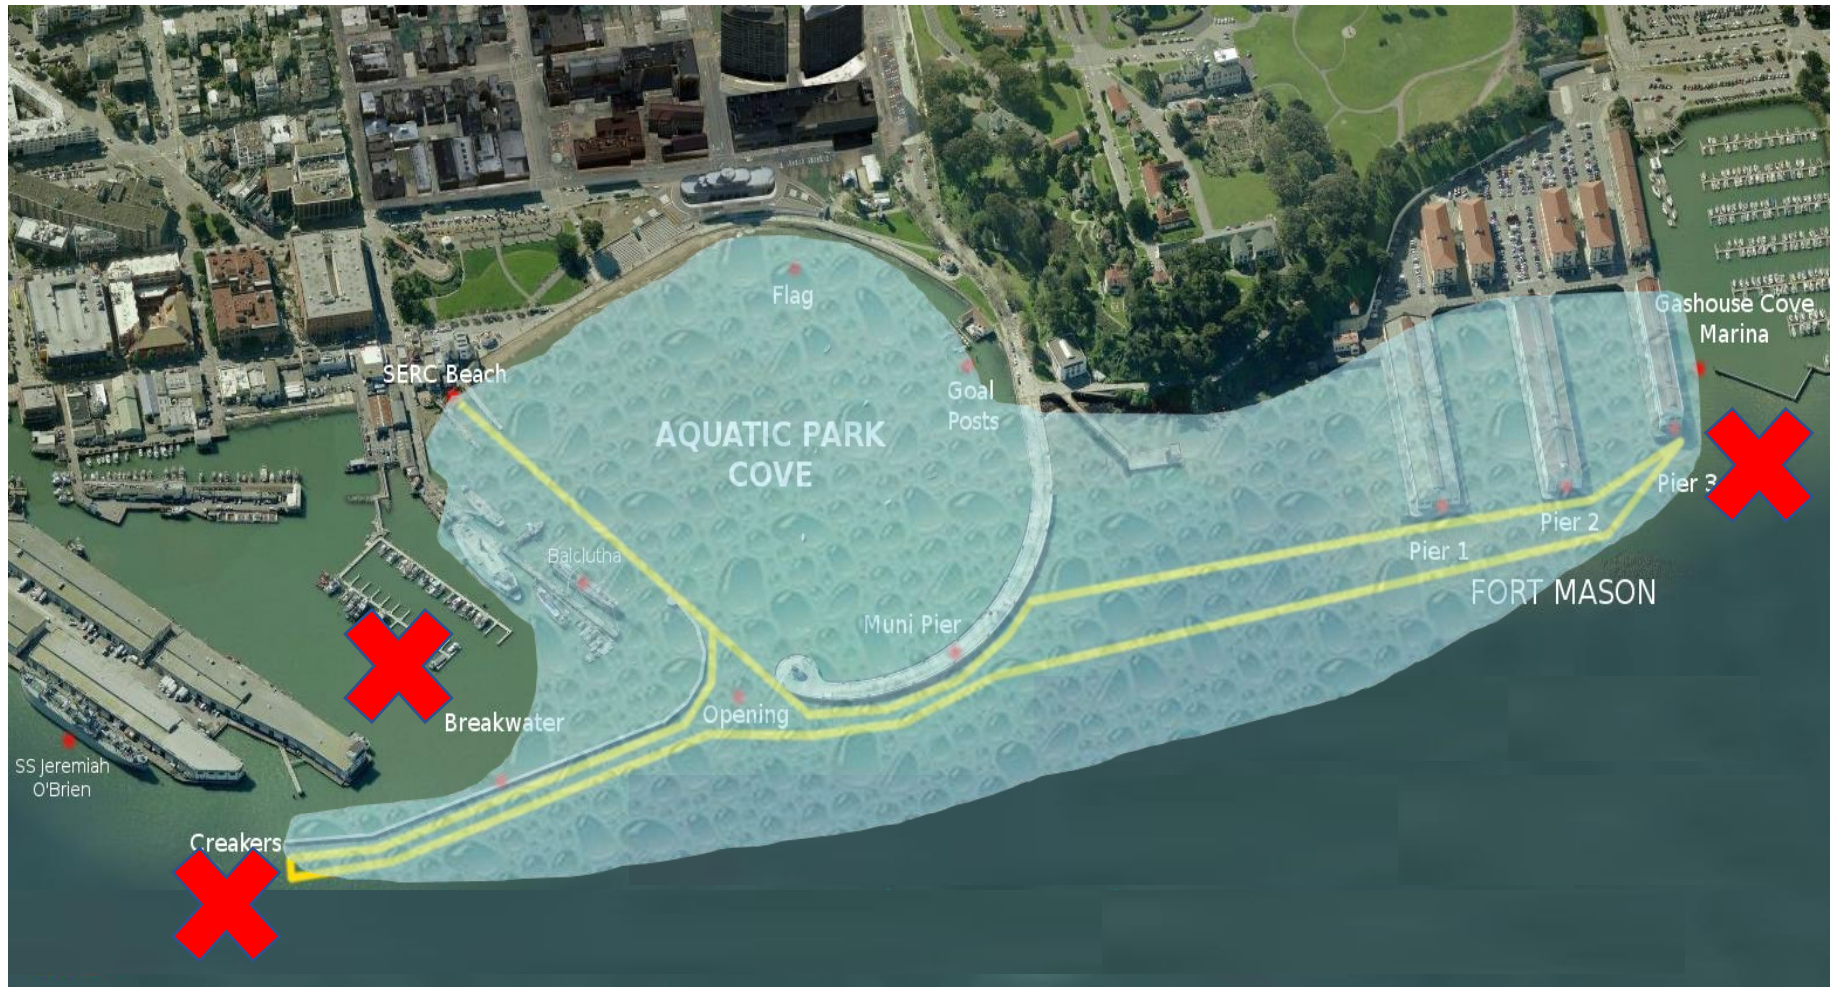

# Safe boundary without escort

# Cove Landmarks

- |                        |                    |                      |                            |
|------------------------|--------------------|----------------------|----------------------------|
| 1. Coghlan Beach (OOB) | 8. Buoy Line       | 15. Eppleton Hall    | 22. Breakwater             |
| 2. Too Far Out Buoy    | 9. Maritime Museum | 16. Balclutha        | 23. Prisoner Dock          |
| 3. Pump House          | 10. Fontanas       | 17. Jacuzzi          | 24. Fort Mason             |
| 4. Farnsworth Gap      | 11. Bleachers      | 18. The Opening      | 25. Escape to Mermaid Rock |
| 5. Goal Posts          | 12. Our Beach      | 19. The Creakers     | 26. Gas House Pier         |
| 6. Sea Scout Base      | 13. CR Thayer      | 20. The Wedding Cake | 27. Oprah Buoy             |
| 7. The Flag            | 14. Eureka         | 21. Muni Pier        |                            |

# Inside/Outside, Outside/ Inside Creekers

- 1. Round Trip Gas House/Fort Mason
- 2. Chas Lap

Under the Jacuzzi

Behind the Balclutha and Thayer boats

Right after Thayer to the SERC dock