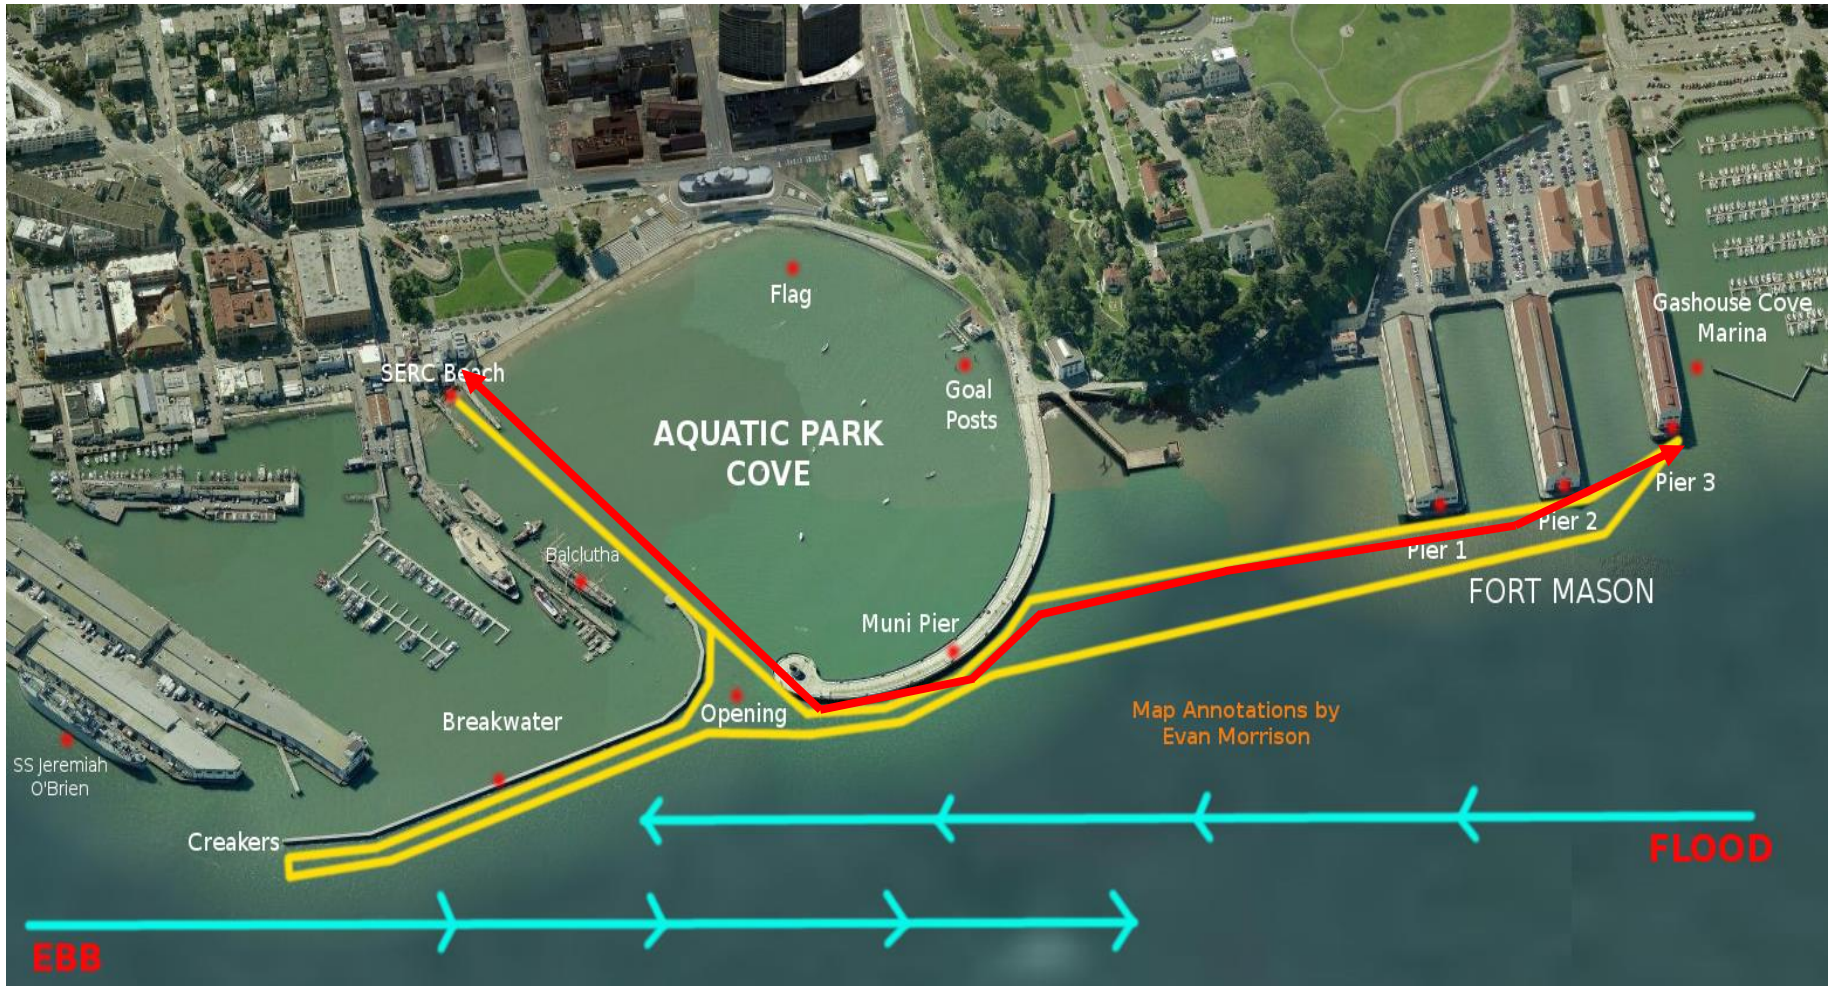

# Safe boundary without escort

# Cove Landmarks

- |                        |                    |                      |                            |
|------------------------|--------------------|----------------------|----------------------------|
| 1. Coghlan Beach (OOB) | 8. Buoy Line       | 15. Eppleton Hall    | 22. Breakwater             |
| 2. Too Far Out Buoy    | 9. Maritime Museum | 16. Balclutha        | 23. Prisoner Dock          |
| 3. Pump House          | 10. Fontanas       | 17. Jacuzzi          | 24. Fort Mason             |
| 4. Farnsworth Gap      | 11. Bleachers      | 18. The Opening      | 25. Escape to Mermaid Rock |
| 5. Goal Posts          | 12. Our Beach      | 19. The Creakers     | 26. Gas House Pier         |
| 6. Sea Scout Base      | 13. CR Thayer      | 20. The Wedding Cake | 27. Oprah Buoy             |
| 7. The Flag            | 14. Eureka         | 21. Muni Pier        |                            |

# Inside/Outside, Outside/ Inside Creekers

- 1. Round Trip Gas House/Fort Mason
- 2. Chas Lap

# Bay Landmarks

Pt Bonita

Mile Rocks

Pyramid Rock

Baker Beach

China Beach

SEA CLIFF

Ocean Beach