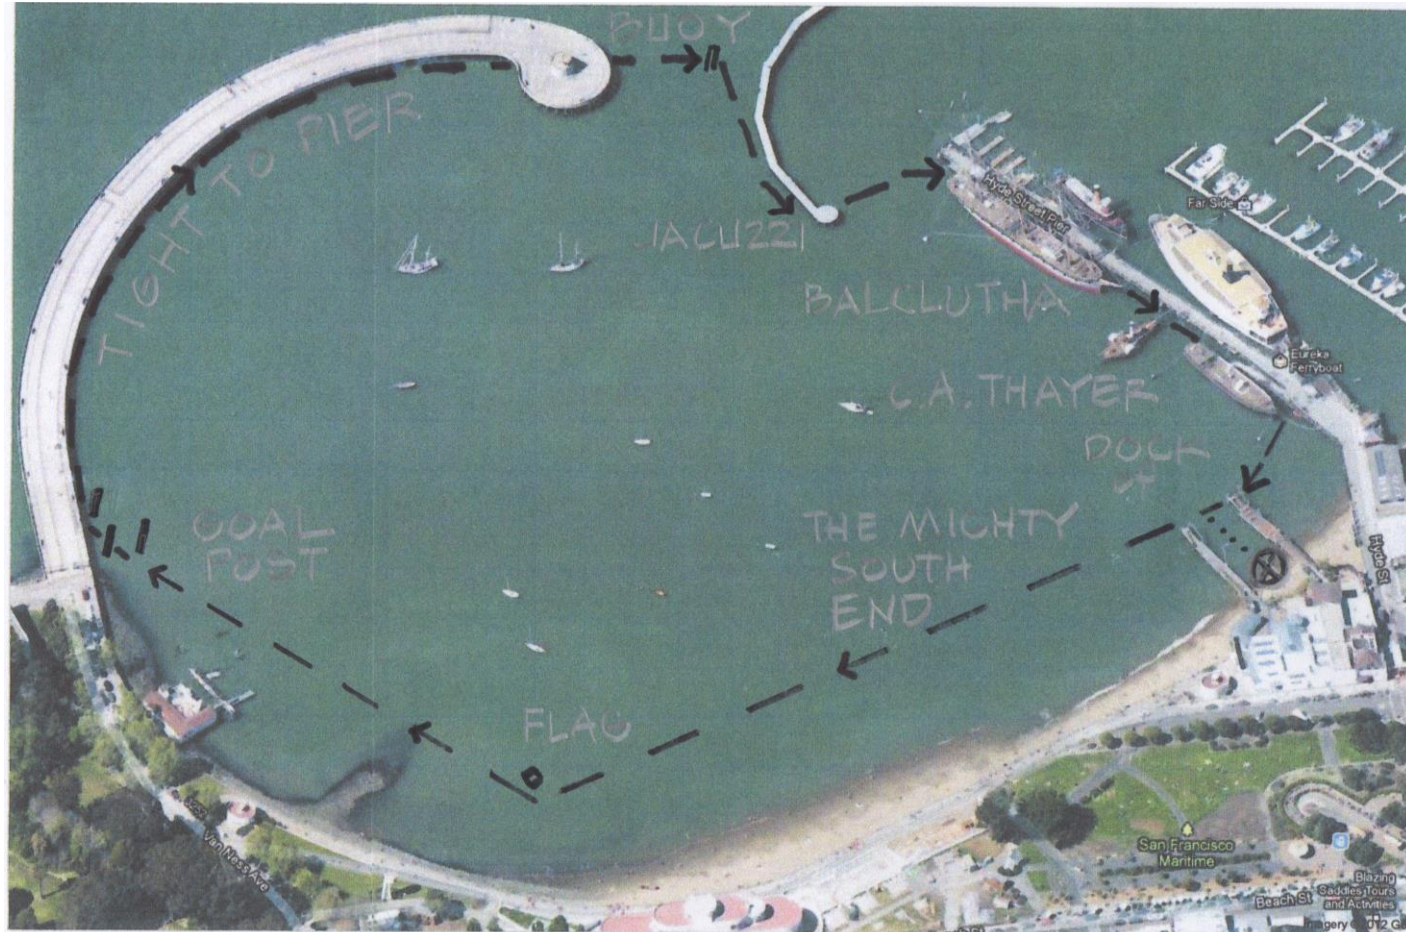

# Inside/Outside, Outside/ Inside Creekers

- 1. Round Trip Gas House/Fort Mason
- 2. Chas Lap

# 5 Coves of Death

Beach to the Flag

Around the Flag

Through the goal posts

Around the far lone post with your right shoulder

Follow the Muni Pier curve tightly

Under Muni Pier at the Wedding Cake

Past the Opening buoy with your right shoulder

Under the Jacuzzi

Behind the Balclutha and Thayer boats

Right after Thayer to the SERC dock

# Bay Landmarks

Pt Bonita

Mile Rocks

Pyramid Rock

Baker Beach

China Beach

SEA CLIFF

Ocean Beach