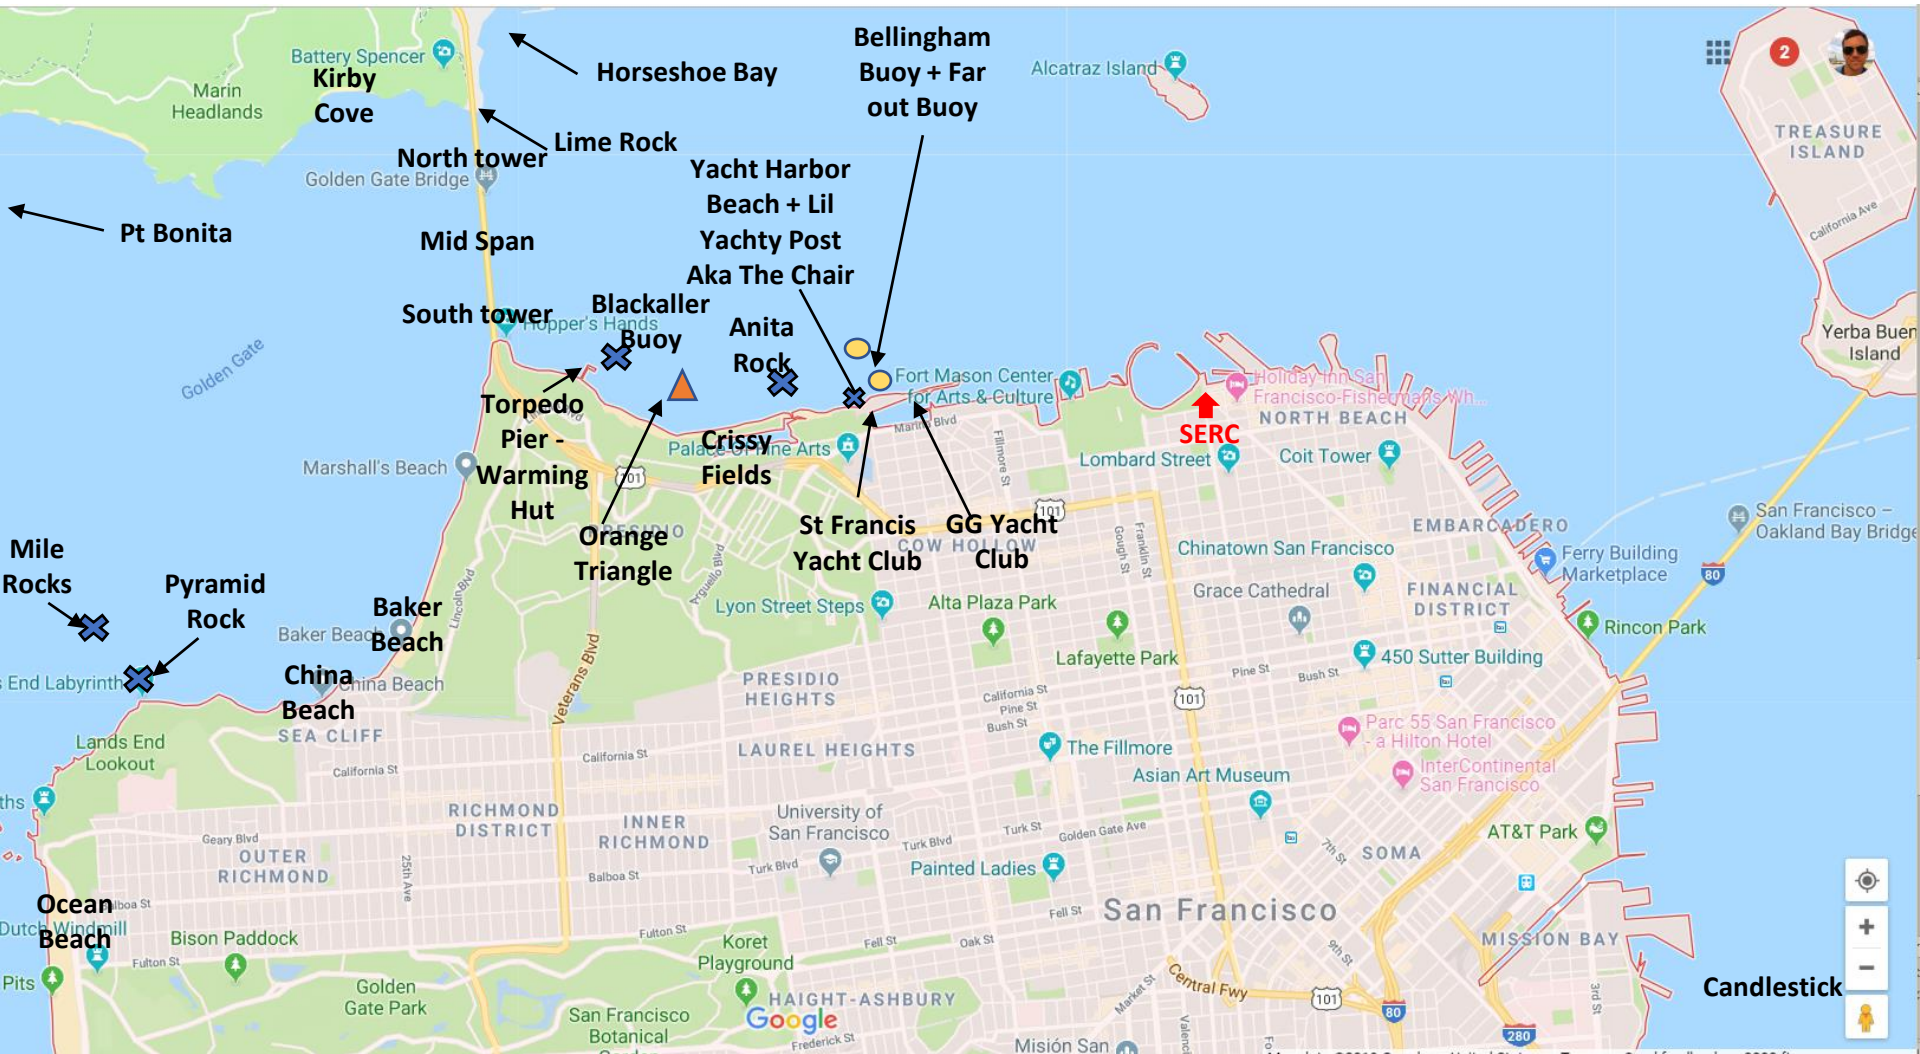

Bay Landmarks