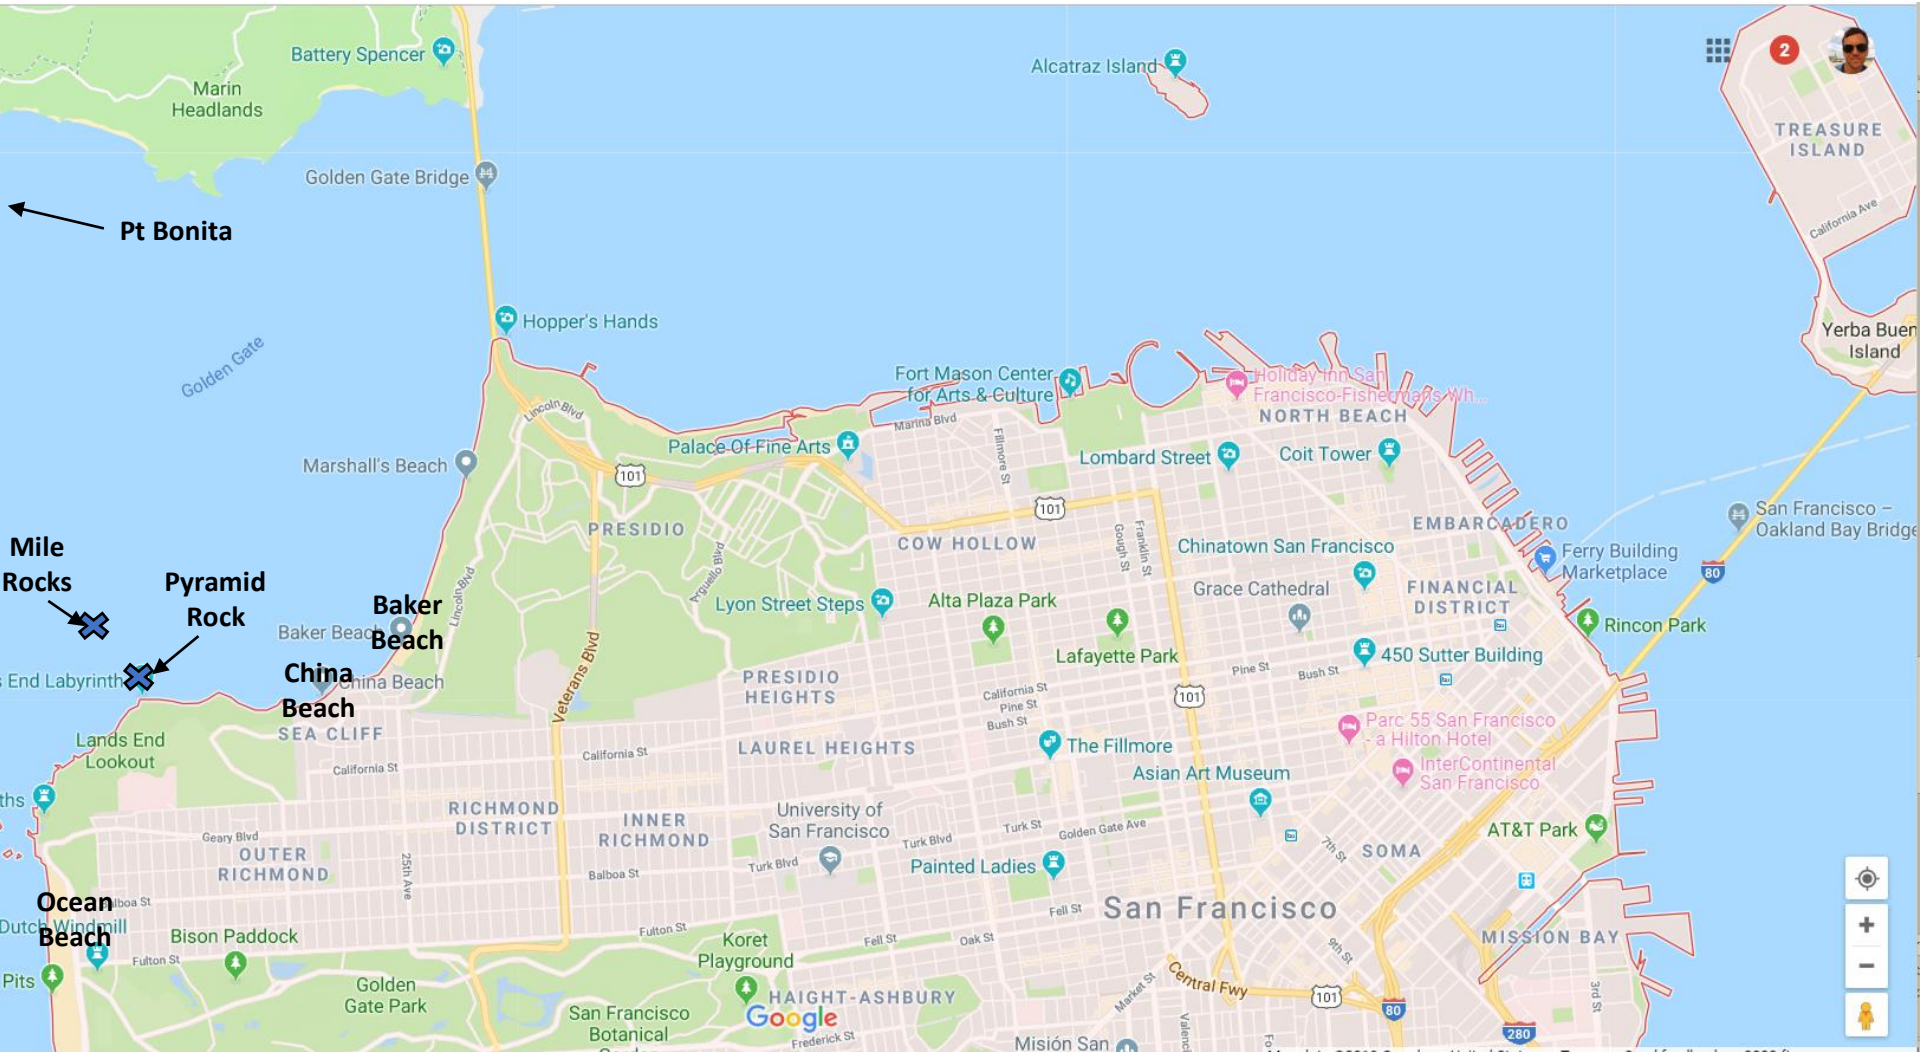

# Cove Landmarks

- |                        |                    |                      |                            |
|------------------------|--------------------|----------------------|----------------------------|
| 1. Coghlan Beach (OOB) | 8. Buoy Line       | 15. Eppleton Hall    | 22. Breakwater             |
| 2. Too Far Out Buoy    | 9. Maritime Museum | 16. Balclutha        | 23. Prisoner Dock          |
| 3. Pump House          | 10. Fontanas       | 17. Jacuzzi          | 24. Fort Mason             |
| 4. Farnsworth Gap      | 11. Bleachers      | 18. The Opening      | 25. Escape to Mermaid Rock |
| 5. Goal Posts          | 12. Our Beach      | 19. The Creakers     | 26. Gas House Pier         |
| 6. Sea Scout Base      | 13. CR Thayer      | 20. The Wedding Cake | 27. Oprah Buoy             |
| 7. The Flag            | 14. Eureka         | 21. Muni Pier        |                            |

# Inside/Outside, Outside/ Inside Creekers

- 1. Round Trip Gas House/Fort Mason
- 2. Chas Lap

# 5 Coves of Death

Beach to the Flag

Around the Flag

Through the goal posts

Around the far lone post with your right shoulder

Follow the Muni Pier curve tightly

Under Muni Pier at the Wedding Cake

Past the Opening buoy with your right shoulder

# Bay Landmarks

Pt Bonita

Mile Rocks

Pyramid Rock

Baker Beach

China Beach

SEA CLIFF

Ocean Beach